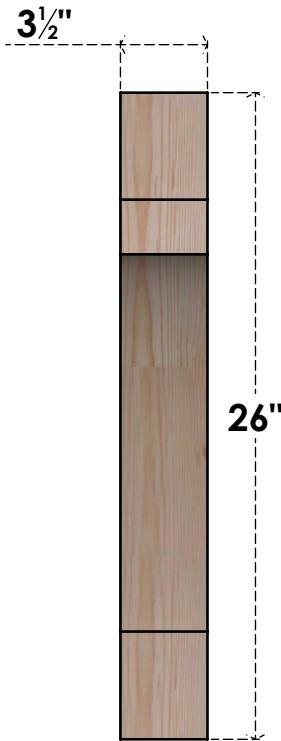

BRC04X20X26MRC00SDF

3 1/2"W X 20"D X 26"H MERCED SMOOTH BRACE, DOUGLAS FIR

SIDE

FRONT

EKENA MILLWORK
 2300 WEST MAIN ST.
 CLARKSVILLE, TX 75426
 TOLL FREE: 866-607-0453
 WWW.EKENAMILLWORK.COM

NOTES

1. INSTALLATION TO BE COMPLETED IN ACCORDANCE WITH MANUFACTURER'S SPECIFICATIONS.
2. DRAWING MAY NOT BE TO SCALE
3. THIS DRAWING IS INTENDED FOR DESIGN AND PLANNING PURPOSES ONLY.
4. ALL INFORMATION CONTAINED HEREIN WAS CURRENT AT THE TIME OF DEVELOPMENT BUT MUST BE REVIEWED AND APPROVED BY THE PRODUCT MANUFACTURER TO BE CONSIDERED ACCURATE.
5. PRODUCTS ARE NOT KILN DRIED. THIS ITEM IS UNIQUE AND WILL CONTAIN THE NATURAL VARIATIONS THAT THE WOOD SPECIES OFFERS. THIS MAY RESULT IN VARIATIONS UP TO 1/4"