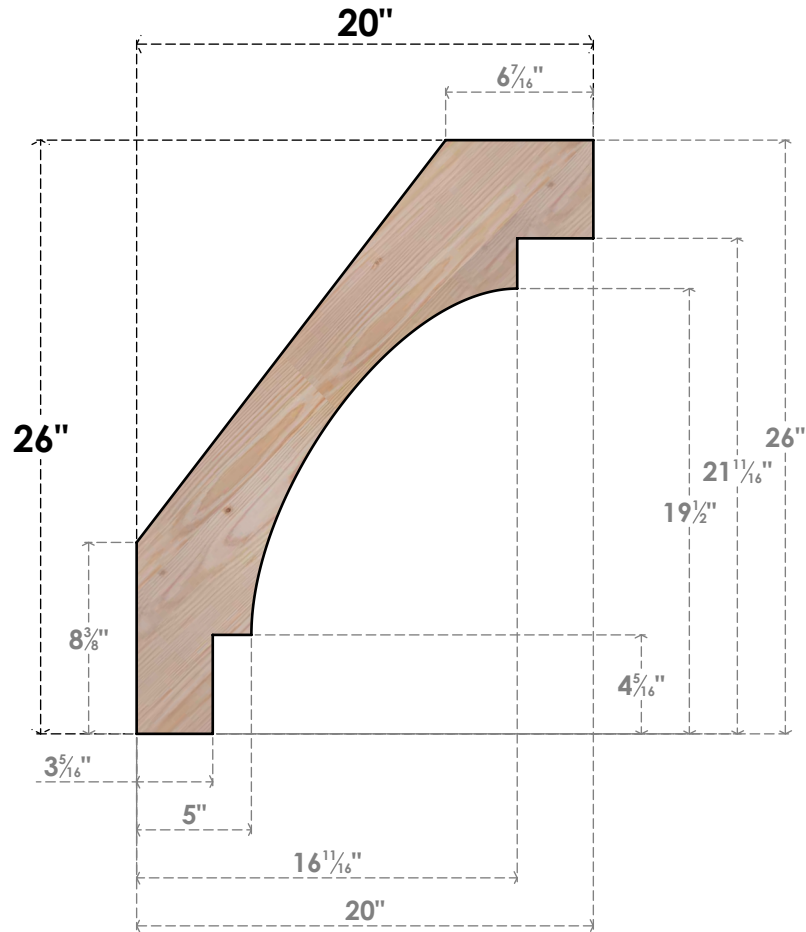

BRC04X20X26MRC00SDF

3 1/2"W X 20"D X 26"H MERCED SMOOTH BRACE, DOUGLAS FIR

SIDE

FRONT

EKENA MILLWORK
 2300 WEST MAIN ST.
 CLARKSVILLE, TX 75426
 TOLL FREE: 866-607-0453
 WWW.EKENAMILLWORK.COM

NOTES

1. INSTALLATION TO BE COMPLETED IN ACCORDANCE WITH MANUFACTURER'S SPECIFICATIONS.
2. DRAWING MAY NOT BE TO SCALE
3. THIS DRAWING IS INTENDED FOR DESIGN AND PLANNING PURPOSES ONLY.
4. ALL INFORMATION CONTAINED HEREIN WAS CURRENT AT THE TIME OF DEVELOPMENT BUT MUST BE REVIEWED AND APPROVED BY THE PRODUCT MANUFACTURER TO BE CONSIDERED ACCURATE.
5. PRODUCTS ARE NOT KILN DRIED. THIS ITEM IS UNIQUE AND WILL CONTAIN THE NATURAL VARIATIONS THAT THE WOOD SPECIES OFFERS. THIS MAY RESULT IN VARIATIONS UP TO 1/4"